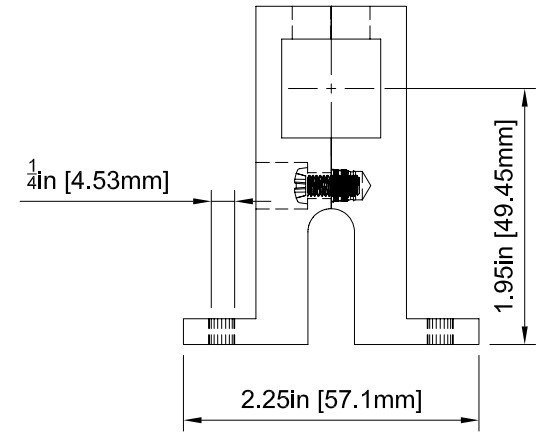

Title	Created by	Date	Notes
Alta Robins Valve Support	Percy Echols II	8/25/2024	For use with Alta Robbins Valves for mounting hardward solutions.

Parts List		
Item	Description	Qty
1	Valve Support A	1
2	Valve Support B	1
3	Phillips Screws, M4 x 0.7mm Thread, 10mm Long	2
4	Threaded Heat Inserts, M4 x 0.7m, 4.7 mm Installed Length	2