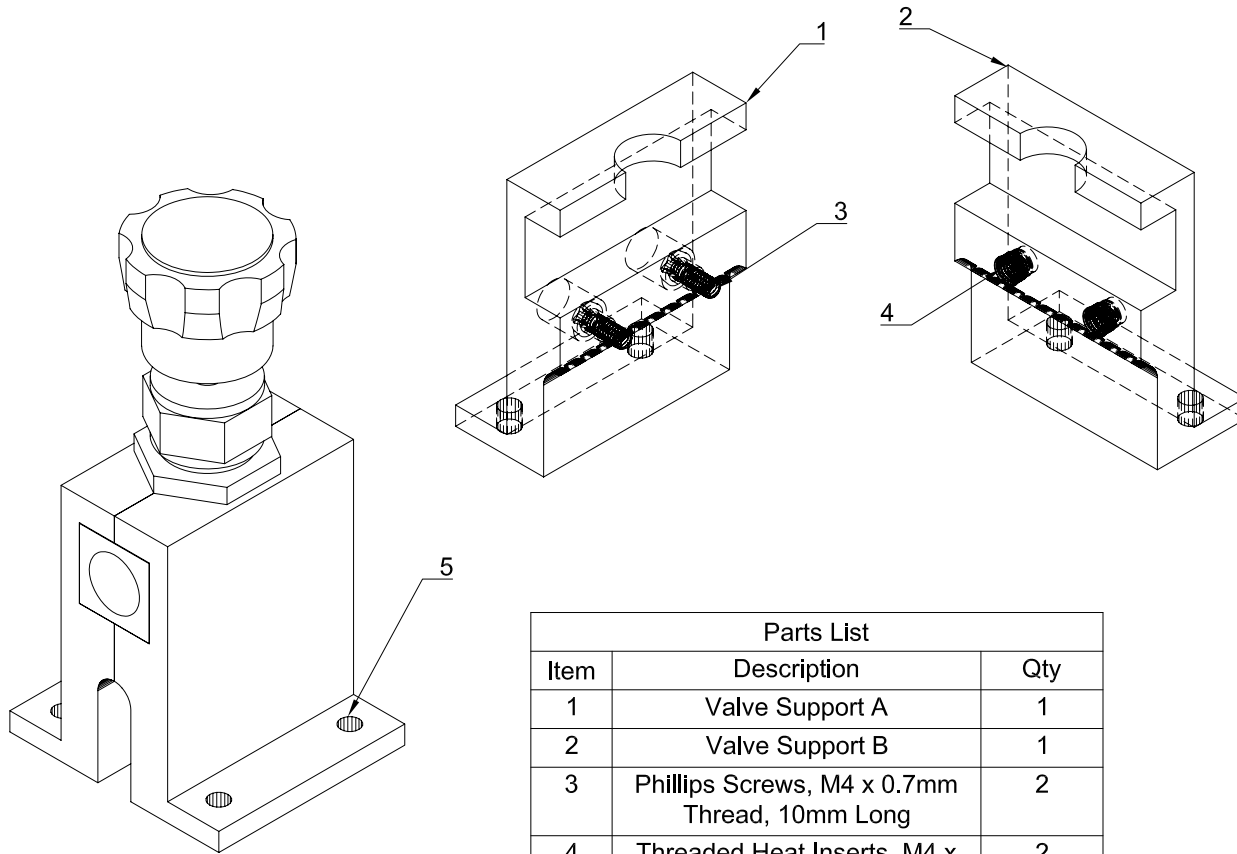

Title	Created by	Date	Notes
Alta Robins Valve Support	Percy Echols II	8/25/2024	For use with Alta Robbins Valves for mounting hardward solutions.

Parts List		
Item	Description	Qty
1	Valve Support A	1
2	Valve Support B	1
3	Phillips Screws, M4 x 0.7mm Thread, 10mm Long	2
4	Threaded Heat Inserts, M4 x 0.7m, 4.7 mm Installed Length	2